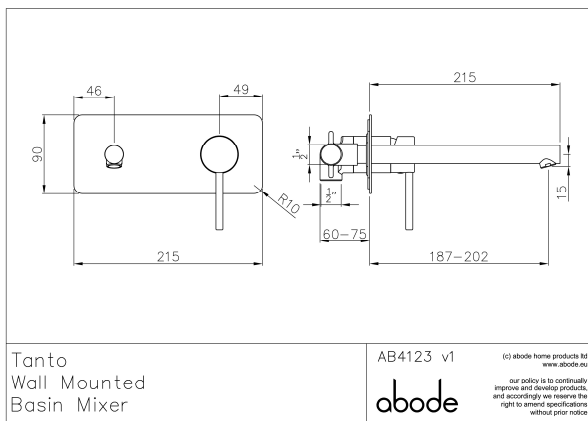

Product dimensions:

Tanto
Wall Mounted
Basin Mixer

AB4123 v1
abode

- Product mounted where: Wall
- Recommended hole size: 195x70 mm
- Overall Height / projection: 215 mm
- Exit reach: 187-202 mm
- Exit height: 15 mm
- Base size: 215x90 mm
- Inlet centre distance(s): N/A mm

- Min. fitting depth required: 60-75 mm
- Max. surface depth: N/A mm

Product flow characteristics: