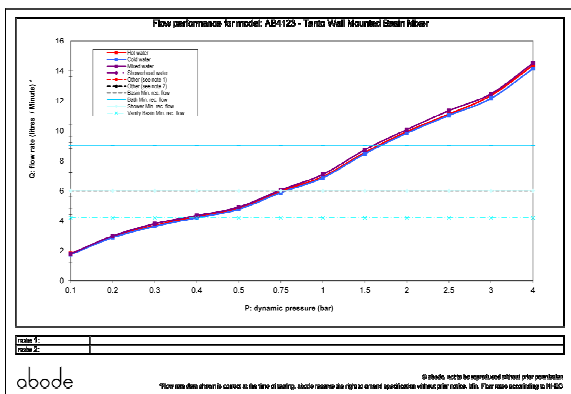

- Min / Max water pressure (bar): 0.75* / 5.50
- Part G max. mixed flow rate at 3 bar (l/m): 12.47
- Inlet connection type / length: Fixed / N/A mm
- Inlet (plumbing connection) / outlet size: 1/2" F / N/A
- Product flow characteristics: Single flow
- Non return valve(s) supplied or position: No
- Aerator type: Neoperl honeycomb (light blue)
- Control valve type: Single lever (35mm)
- Includes output diverter?: N/A
- Inlet meshed particle filters included: N/A
- Shower hose type / length: N/A / N/A

Warranty Summary (full details available on request):

- Materials and workmanship defects warranted for 5 years
- Valves and working parts warranted for 5 years
- Surface warranty defects warranted for 1 year
- O-rings, hoses & gaskets warranted for 1 year

Care instructions:

- Clean the mixers and showers regularly as required, using soap, do not use any other cleaners.
- Regular cleaning will prevent the build up of lime scale and dirt
- After cleaning rinse thoroughly with clean water to remove any cleaner residue
- Residues of liquid soaps, shampoos and shower foams can also cause damage, so rinse with clean water after using, avoid contact with any abrasives