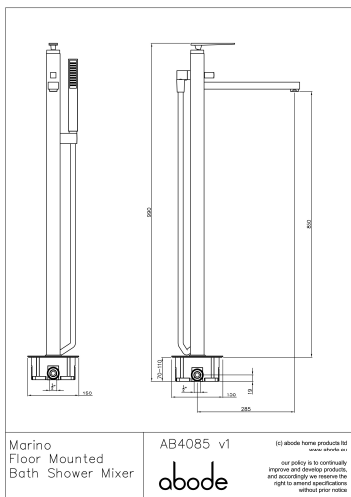

Product features:

- Metal & ABS construction
- Single lever control for effortless single handed control
- 1/4 turn lock on diverter to main showerhead
- Crisp modernist design lines
- Single spray pattern showerhead

Packaged properties:

Box length (mm): 1010 Box depth(mm): 240
Box width(mm): 500 Boxed weight (Kg): 12.5

Includes pop up waste?: No

Additional comments:
ABS showerhead

Product dimensions:

- **Product mounted where:** Floor
- **Recommended hole size:** N/A mm
- **Overall Height / projection:** 990 mm
- **Exit reach:** 285 mm
- **Exit height:** 850 mm
- **Base size:** 150 mm
- **Inlet centre distance(s):** N/A mm

- **Min. fitting depth required:** 70-110 mm
- **Max. surface depth:** N/A mm

Product flow characteristics:

- **Min / Max water pressure (bar):** 1.50* / 5.50
*Detailed minimum pressure requirements for this product: Bath 1.5, Shower 0.75 (bar)
- **Part G max. mixed flow rate at 3 bar (l/m):** 13.62
- **Inlet connection type / length:** Fixed / 100 mm
- **Inlet (plumbing connection) / outlet size:** 1/2M / 1/2"M
- **Product flow characteristics:** Single flow
- **Non return valve(s) supplied or position:** No
- **Aerator type:** Neoperl, honeycomb light blue
- **Control valve type:** Single lever (35mm)
- **Includes output diverter?:** Yes
- **Inlet meshed particle filters included:** No
- **Shower hose type / length:** Smoothflex / 1.50 m