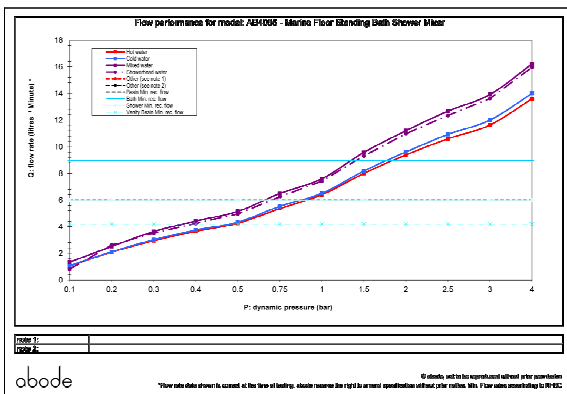

Packaged properties:

Box length (mm): 1010 Box depth(mm): 240
Box width(mm): 500 Boxed weight (Kg): 12.5

Includes pop up waste?: No

Additional comments:
ABS showerhead

Product dimensions:

- **Product mounted where:** Floor
- **Recommended hole size:** N/A mm
- **Overall Height / projection:** 990 mm
- **Exit reach:** 285 mm
- **Exit height:** 850 mm
- **Base size:** 150 mm
- **Inlet centre distance(s):** N/A mm

- **Min. fitting depth required:** 70-110 mm
- **Max. surface depth:** N/A mm

Product flow characteristics:

- **Min / Max water pressure (bar):** 1.50* / 5.50
*Detailed minimum pressure requirements for this product: Bath 1.5, Shower 0.75 (bar)
- **Part G max. mixed flow rate at 3 bar (l/m):** 13.62
- **Inlet connection type / length:** Fixed / 100 mm
- **Inlet (plumbing connection) / outlet size:** 1/2M / 1/2"M
- **Product flow characteristics:** Single flow
- **Non return valve(s) supplied or position:** No
- **Aerator type:** Neoperl, honeycomb light blue
- **Control valve type:** Single lever (35mm)
- **Includes output diverter?:** Yes
- **Inlet meshed particle filters included:** No
- **Shower hose type / length:** Smoothflex / 1.50 m