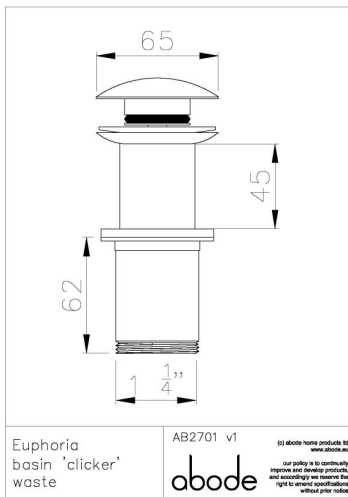

Product dimensions:

- **Product mounted where:** Surface
- **Recommended hole size:** Ø 43-55 mm
- **Overall Height / projection:** 26 mm
- **Exit reach:**
- **Exit height:**
- **Base size:**
- **Inlet centre distance(s):**
- **Min. fitting depth required:** 45 mm
- **Max. surface depth:**

Product flow characteristics:

FLOW GRAPH NOT APPLICABLE

- **Min / Max water pressure (bar):** N/A* /
- **Part G max. mixed flow rate at 3 bar (l/m):** N/A
- **Inlet connection type / length:** / mm
- **Inlet (plumbing connection) / outlet size:** / 1 1/4" M
- **Product flow characteristics:**
- **Non return valve(s) supplied or position:**
- **Aerator type:**
- **Control valve type:** ( )
- **Includes output diverter?:** No
- **Inlet meshed particle filters included:**
- **Shower hose type / length:**

Warranty Summary (full details available on request):

- Materials and workmanship defects warranted for 5 years
- Valves and working parts warranted for 5 years
- Surface warranty defects warranted for 1 year
- O-rings, hoses & gaskets warranted for 1 year

Care instructions:

- Clean the mixers and showers regularly as required, using soap, do not use any other cleaners.
- Regular cleaning will prevent the build up of lime scale and dirt
- After cleaning rinse thoroughly with clean water to remove any cleaner residue
- Residues of liquid soaps, shampoos and shower foams can also cause damage, so rinse with clean water after using, avoid contact with any abrasives