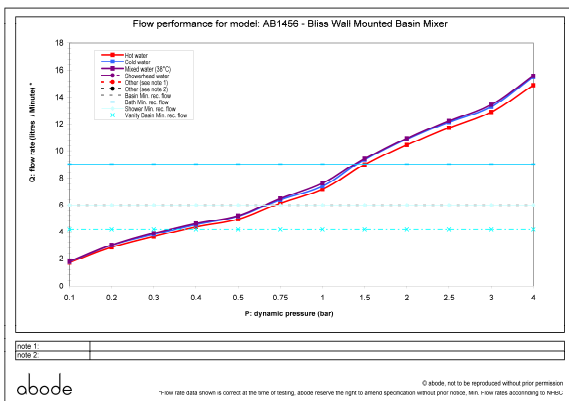

Box length (mm): 410      Box depth(mm): 110  
Box width(mm): 280      Boxed weight (Kg): 3.2

Includes pop up waste?: No

Additional comments:

**Product dimensions:**

- **Product mounted where:** Wall
- **Recommended hole size:** 170 x 70 mm
- **Overall Height / projection:** 201 mm
- **Exit reach:** 179 mm
- **Exit height:** 36 mm
- **Base size:** 200 x 100 mm
- **Inlet centre distance(s):** n/a mm
- **Min. fitting depth required:** 47 - 64 mm
- **Max. surface depth:** n/a mm

**Product flow characteristics:**

- **Min / Max water pressure (bar):** 0.75\* / 5.5
- **Part G max. mixed flow rate at 3 bar (l/m):** 13.45
- **Inlet connection type / length:** Fixed / 165mm & 295mm mm
- **Inlet (plumbing connection) / outlet size:** 1/2" F / M20
- **Product flow characteristics:** Single flow
- **Non return valve(s) supplied or position:** n/a
- **Aerator type:** Neoperl honeycomb, laminar, white screen
- **Control valve type:** Single lever (35mm)
- **Includes output diverter?:** N/A
- **Inlet meshed particle filters included:** 2.00 mm
- **Shower hose type / length:** N/a / n/a