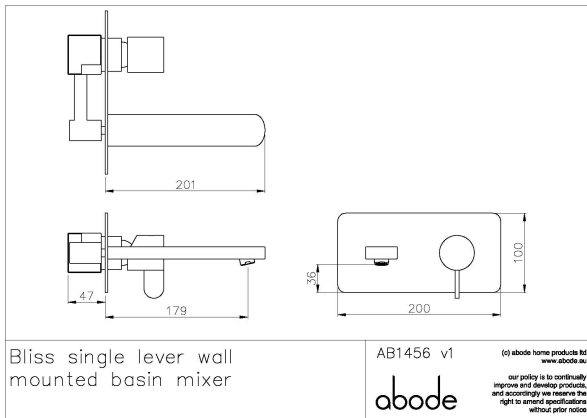

Box length (mm): 410      Box depth(mm): 110  
Box width(mm): 280      Boxed weight (Kg): 3.2

Includes pop up waste?: No

Additional comments:

**Product dimensions:**

- **Product mounted where:** Wall
- **Recommended hole size:** 170 x 70 mm
- **Overall Height / projection:** 201 mm
- **Exit reach:** 179 mm
- **Exit height:** 36 mm
- **Base size:** 200 x 100 mm
- **Inlet centre distance(s):** n/a mm
- **Min. fitting depth required:** 47 - 64 mm
- **Max. surface depth:** n/a mm

**Product flow characteristics:**

- **Min / Max water pressure (bar):** 0.75\* / 5.5
- **Part G max. mixed flow rate at 3 bar (l/m):** 13.45
- **Inlet connection type / length:** Fixed / 165mm & 295mm mm
- **Inlet (plumbing connection) / outlet size:** 1/2" F / M20
- **Product flow characteristics:** Single flow
- **Non return valve(s) supplied or position:** n/a
- **Aerator type:** Neoperl honeycomb, laminar, white screen
- **Control valve type:** Single lever (35mm)
- **Includes output diverter?:** N/A
- **Inlet meshed particle filters included:** 2.00 mm
- **Shower hose type / length:** N/a / n/a