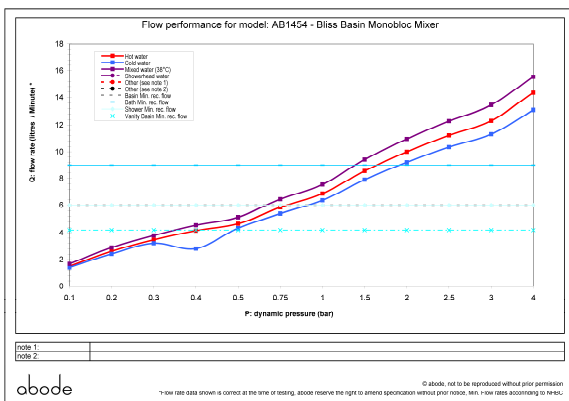

**Packaged properties:**

Box length (mm): 255      Box depth(mm): 95  
Box width(mm): 200      Boxed weight (Kg): 1.6

**Includes pop up waste?:** No

**Additional comments:**

**Product dimensions:**

- **Product mounted where:** Surface
- **Recommended hole size:** 35 mm
- **Overall Height / projection:** 149 mm
- **Exit reach:** 90 mm
- **Exit height:** 78 mm
- **Base size:** 50 mm
- **Inlet centre distance(s):** n/a mm
- **Min. fitting depth required:** n/a mm
- **Max. surface depth:** 52 mm

**Product flow characteristics:**

- **Min / Max water pressure (bar):** 0.75\* / 5.5
- **Part G max. mixed flow rate at 3 bar (l/m):** 13.45
- **Inlet connection type / length:** Flexi / 345mm mm
- **Inlet (plumbing connection) / outlet size:** 1/2" F / M10
- **Product flow characteristics:** Single flow
- **Non return valve(s) supplied or position:** n/a
- **Aerator type:** Neoperl honeycomb, laminar, white screen
- **Control valve type:** Single lever (25mm)
- **Includes output diverter?:** N/A
- **Inlet meshed particle filters included:** n/a
- **Shower hose type / length:** N/a / n/a