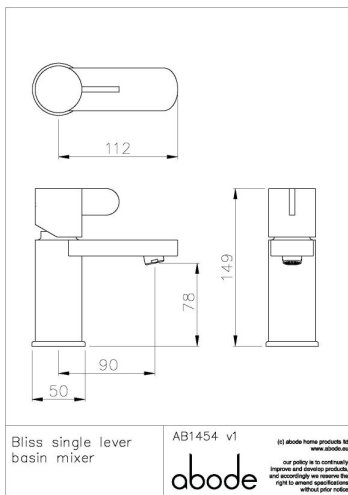

**Packaged properties:**

Box length (mm): 255      Box depth(mm): 95  
Box width(mm): 200      Boxed weight (Kg): 1.6

**Includes pop up waste?:** No

**Additional comments:**

**Product dimensions:**

- **Product mounted where:** Surface
- **Recommended hole size:** 35 mm
- **Overall Height / projection:** 149 mm
- **Exit reach:** 90 mm
- **Exit height:** 78 mm
- **Base size:** 50 mm
- **Inlet centre distance(s):** n/a mm
- **Min. fitting depth required:** n/a mm
- **Max. surface depth:** 52 mm

**Product flow characteristics:**

- **Min / Max water pressure (bar):** 0.75\* / 5.5
- **Part G max. mixed flow rate at 3 bar (l/m):** 13.45
- **Inlet connection type / length:** Flexi / 345mm mm
- **Inlet (plumbing connection) / outlet size:** 1/2" F / M10
- **Product flow characteristics:** Single flow
- **Non return valve(s) supplied or position:** n/a
- **Aerator type:** Neoperl honeycomb, laminar, white screen
- **Control valve type:** Single lever (25mm)
- **Includes output diverter?:** N/A
- **Inlet meshed particle filters included:** n/a
- **Shower hose type / length:** N/a / n/a